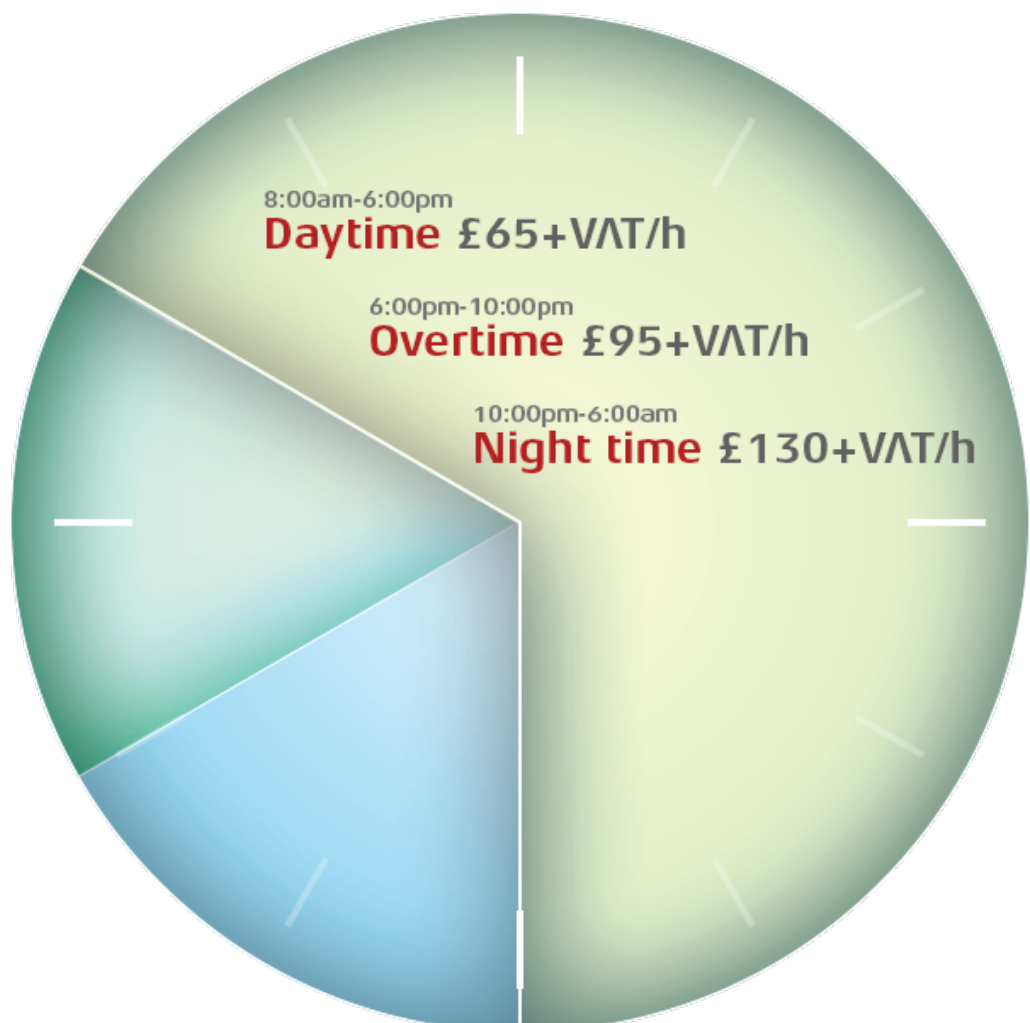

London Electricians

Pricing & Rates Guide

Updated July 2014

Prices and Rates for Emergency

London Electricians know that when an emergency occurs in your home, you want it to have the minimal possible effect on your daily routine. This is why when you call out one of our engineers they will be able to quote you an estimated price and time scale before starting work.

Daily rate:
£300+VAT/day

Night rates may vary. Parking & Congestion charges will also apply.

Initial payment is for the first hour, this is a minimum charge regardless of the time under an hour it takes to repair the fault. Parking and congestion charges may also apply and all prices are listed as before VAT and after initial minimum hour.

Monday - Friday
HOURLY RATES

Saturday - Sunday

HOURLY RATES

	Time Range	Price
DAYTIME	8:00am-1:00pm	£65+VAT
OVERTIME	1:00pm-6:00pm	£95+VAT
NIGHT TIME	6:00am-8:00am	£130+VAT

Our Electrical Testing & Inspections start at **£95+VAT**. Choose your type of certificate at <http://www.london-electricians.com/electrical-certificates.php>